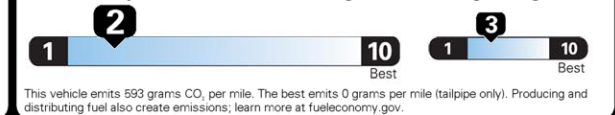

Dual 8-inch 2nd-row monitors
2 wireless headphones & remote control
HDMI & A/V capable USB ports+
Rear 120-volt outlet & headphone jacks
22-INCH TIRE AND WHEEL PACKAGE 2,800.00

22-inch forged aluminum-alloy wheels++
275/50R22 H-rated all-season tires++
PROASSIST PACKAGE 2,550.00

Intelligent Cruise Control (ICC)+
Distance Control Assist (DCA)
Backup Collision Intervention (BCI)
Lane Departure Warning (LDW)
Lane Departure Prevention (LDP)
Blind Spot Warning (BSW)
Blind Spot Intervention® (BSI)

INFINITI RADIANT ILLUMINATED
KICK PLATES++ 485.00

ROOF RAIL CROSS BARS 410.00

CARGO PACKAGE 295.00

WELCOME LIGHTING 455.00

ALL SEASON PACKAGE 355.00

INFINITI WiFi 465.00

DESTINATION CHARGES 1,395.00

Total* $82,060.00

EPA DOT Fuel Economy and Environment

Gasoline Vehicle

Fuel Economy
15 MPG
combined city/hwy
6.7 gallons per 100 miles

STANDARD SUVs range from 11 to 93
MPG. The best vehicle rates 136 MPG.

You spend
$8,000
more in fuel costs
over 5 years
compared to the
average new vehicle.

Annual fuel cost
$3,000

Fuel Economy & Greenhouse Gas Rating (tailpipe only) Smog Rating (tailpipe only)

fueleconomy.gov

Calculate personalized estimates and compare vehicles

GOVERNMENT 5-STAR SAFETY RATINGS

DELIVERY

Overall Vehicle Score ★★★★★
Based on the combined ratings of frontal, side and rollover.
Should ONLY be compared to other vehicles of similar size and weight.

Frontal Crash Driver ★★ Passenger ★★★
Based on the risk of injury in a frontal impact.
Should ONLY be compared to other vehicles of similar size and weight.

Side Crash Front seat ★★★★★ Rear seat ★★★★★
Based on the risk of injury in a side impact.

Rollover ★★★
Based on the risk of rollover in a single-vehicle crash.

Star ratings range from 1 to 5 stars (★★★★★) with 5 being the highest.

Source: National Highway Traffic Safety Administration (NHTSA)

www.safercar.gov or 1-888-327-4236

TOTAL OWNERSHIP EXPERIENCE

Every Infiniti Vehicle includes Infiniti's:

- 4-Year/60,000 Mile Basic Limited Warranty Coverage **
- 6-Year/70,000 Mile Powertrain Limited Warranty Coverage **
- 7-Year/Unlimited Mileage Corrosion Limited Warranty Coverage **
- 24-hour Roadside Assistance **
- Complimentary Service Loan Car ***

** Please see the Infiniti Warranty Information booklet for details.
*** Please ask your Infiniti retailer for details.

VEHICLE COLORS:

EXT:HERMOSA BLUE
INT: SADDLE BROWN

FINAL ASSEMBLY POINT:
TACOMA

TRANSPORT METHOD:
TRUCK

DEALER:
INFINITI OF OMAHA
18201 BURT STREET
ELKHORN NE
68022

VIN: JN8AZ2NE1K9235150
EMS:50 STATE EMISSIONS
MDL:83219-235150 BW5-S
OPT: F-K01H01W01F01N10B92
L92N93L93H92C03S55

20190306223812A572313

**Not actual Monroney Label. Provided for informational purposes only. Vehicle features, pricing and other information subject to change, may vary from actual vehicle content and/or Monroney label description. While Nissan makes reasonable efforts to ensure accuracy of information, Nissan is not responsible for changes, errors or omissions. See actual vehicle and/or verify information in question with your Nissan dealer.