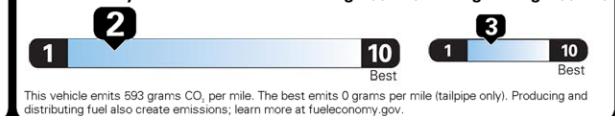

+For more information, see retailer, owner's
manual or www.INFINITIUSA.com/intouch/
important-information

++Replaces standard equipment if applicable

Manufacturer's Suggested
Retail Base Price: $68,600.00

Options Included by Manufacturer
THEATER PACKAGE 2,150.00

22-INCH TIRE AND WHEEL PACKAGE 2,800.00

22-inch forged aluminum-alloy wheels++
275/50R22 H-rated all-season tires++

PROASSIST PACKAGE 2,550.00

Intelligent Cruise Control (ICC)++
Distance Control Assist (DCA)
Backup Collision Intervention (BCI)
Lane Departure Warning (LDW)
Lane Departure Prevention (LDP)
Blind Spot Warning (BSW)
Blind Spot Intervention® (BSI)

INFINITI RADIANT ILLUMINATED
KICK PLATES++ 485.00

ROOF RAIL CROSS BARS 410.00

CARGO PACKAGE 295.00

Carpeted cargo mat, cargo net
& first aid kit

ALL SEASON PACKAGE 355.00

All-season floor mats &
cargo protector

PREMIUM PAINT 500.00

DESTINATION CHARGES 1,395.00

Total* $79,540.00

EPA DOT Fuel Economy and Environment

Gasoline Vehicle

Fuel Economy
15 MPG
combined city/hwy
6.7 gallons per 100 miles

STANDARD SUVs range from 11 to 93
MPG. The best vehicle rates 136 MPG.

You spend
$8,000
more in fuel costs
over 5 years
compared to the
average new vehicle.

Annual fuel cost
$3,000

Fuel Economy & Greenhouse Gas Rating (tailpipe only) Smog Rating (tailpipe only)

fueleconomy.gov

Calculate personalized estimates and compare vehicles

GOVERNMENT 5-STAR SAFETY RATINGS

DELIVERY

Overall Vehicle Score ★★★★★
Based on the combined ratings of frontal, side and rollover.
Should ONLY be compared to other vehicles of similar size and weight.

Frontal Crash ★★★★★
Based on the risk of injury in a frontal impact.
Should ONLY be compared to other vehicles of similar size and weight.

Side Crash ★★★★★
Based on the risk of injury in a side impact.

Rollover ★★★★★
Based on the risk of rollover in a single-vehicle crash.

Star ratings range from 1 to 5 stars (★★★★★) with 5 being the highest.

Source: National Highway Traffic Safety Administration (NHTSA)

www.safercar.gov or 1-888-327-4236

TOTAL OWNERSHIP EXPERIENCE

Every Infiniti Vehicle includes Infiniti's:

- 4-Year/60,000 Mile Basic Limited Warranty Coverage **
- 6-Year/70,000 Mile Powertrain Limited Warranty Coverage **
- 7-Year/Unlimited Mileage Corrosion Limited Warranty Coverage **
- 24-hour Roadside Assistance **
- Complimentary Service Loan Car **

VEHICLE COLORS:
EXT:MOONSTONE WHITE
INT: WHEAT

FINAL ASSEMBLY POINT:
LOS ANGELES
TRANSPORT METHOD:
TRUCK

DEALER:
INFINITI OF OMAHA
18201 BURT STREET
ELKHORN NE
68022

VIN: JN8AZ2NE6K9237380
EMS:50 STATE EMISSIONS
MDL:83219-237380 QAC-H
OPT: H-H01W01F01N10B92L92
L93E10C03S55

2019061225516AS72313

**Not actual Monroney Label. Provided for informational purposes only. Vehicle features, pricing and other information subject to change, may vary from actual vehicle content and/or Monroney label description. While Nissan makes reasonable efforts to ensure accuracy of information, Nissan is not responsible for changes, errors or omissions. See actual vehicle and/or verify information in question with your Nissan dealer.